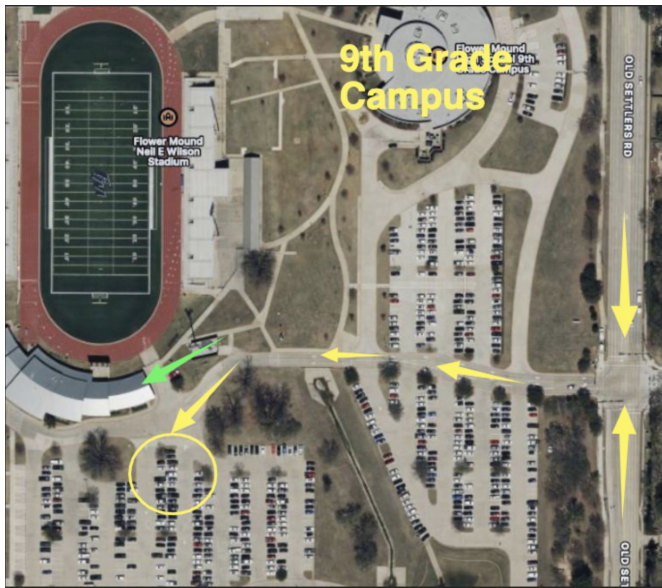

Flower Mound HS

Neil E. Wilson Stadium
3411 Peters Colony Rd
Flower Mound, TX 75022

Board Meetings:

* Field House - Park in the yellow circle, enter the green arrow

Game Day Entrance

FMHS Campus

Game Day Set Up