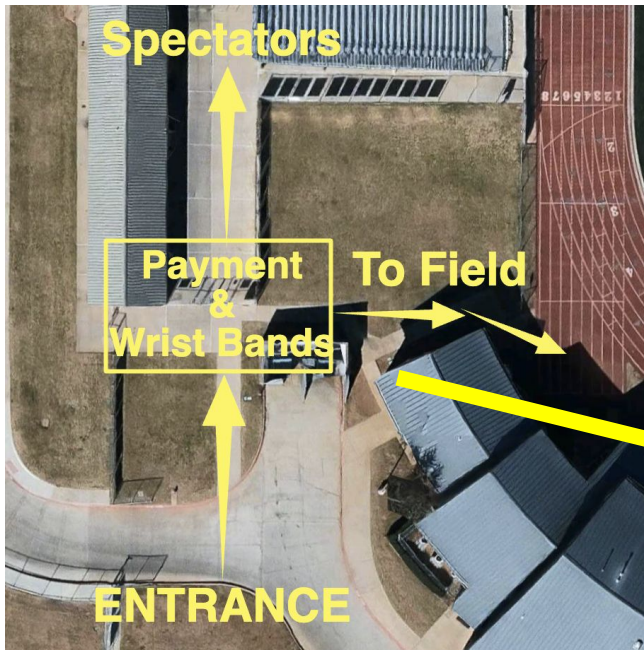

Flower Mound HS

Neil E. Wilson Stadium
3411 Peters Colony Rd
Flower Mound, TX 75022

Board Meetings:

* Field House - Park in the yellow circle, enter the green arrow

Game Day Entrance

FMHS Campus

Game Day Set Up